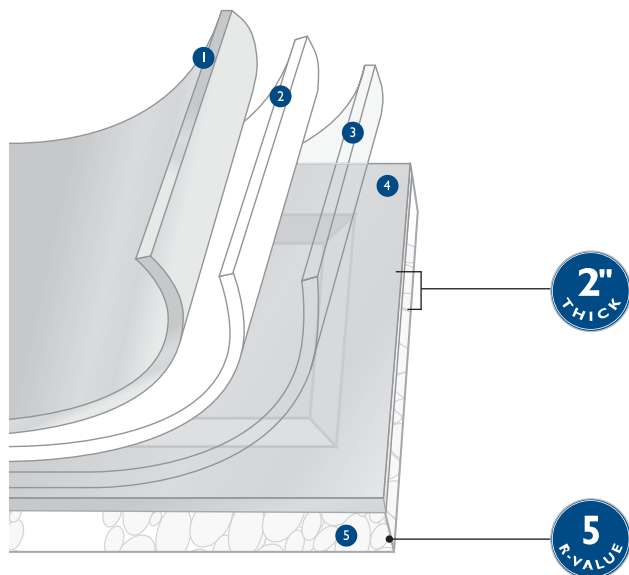

2" Thick Door Sections

Classic's 2" thick door sections are made from high-strength, impact-resistant steel.

- ① Baked-on finish
- ② Epoxy primer
- ③ Galvanized layer
- ④ High-strength steel
- ⑤ Optional polystyrene insulation