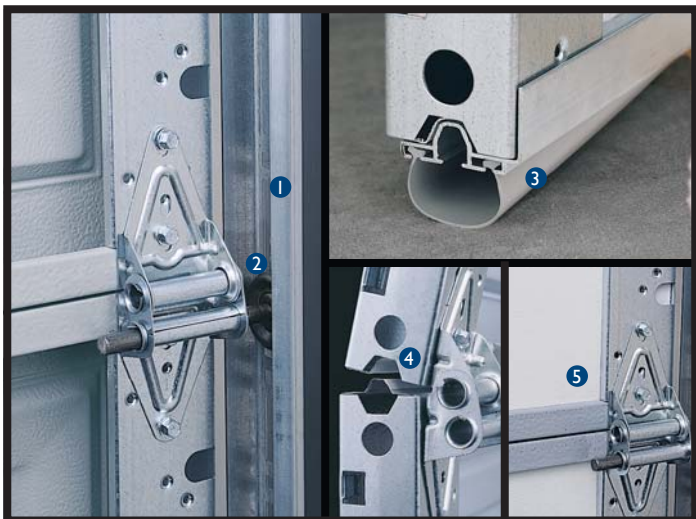

CLASSIC™

Raynor Traditions Series™

STANDARD • 1 OR 2-LAYER CONSTRUCTION
STEEL OR STEEL + INSULATION

RAYNOR®

“FOR AS LONG AS YOU OWN YOUR HOME” SECTION WARRANTY

Affordable And Built To Stay That Way.

Constructed of high-quality materials with special attention to details and durability, Classic offers the standard features and upgrade options you might expect in a more expensive door.

Classic comes standard with tongue-and-groove meeting rail joints that seal out the elements. To make your door even more energy efficient, add optional, environmentally friendly polystyrene insulation.

A unique stucco texture gives Classic a look all its own. Customize Classic with Colonial or Ranch panels, windows and other options to create your own "classic" look.

Built To Take The Elements.

Classic has heavy-gauge, hot-dipped galvanized steel sections with an epoxy primer and a baked-on polyester finish to resist rust and impact. A galvanized steel track ① and durable, steel wheel, ball-bearing rollers ② assure long-lasting performance. To protect against the elements, a bottom weatherseal ③ provides an effective barrier along the entire length of the door. Roll-formed tongue-and-groove meeting rails ④ seal out wind, rain and snow. Finally, a thick core of optional polystyrene insulation ⑤ helps keep your garage quieter and more comfortable.

2" Thick Door Sections

Classic's 2" thick door sections are made from high-strength, impact-resistant steel.

- ① Baked-on finish
- ② Epoxy primer
- ③ Galvanized layer
- ④ High-strength steel
- ⑤ Optional polystyrene insulation